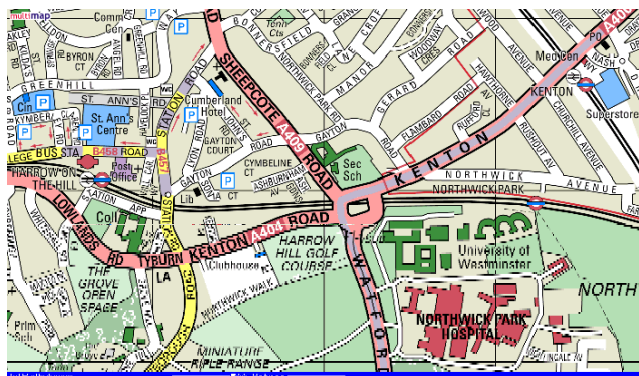

Getting there

The venue is easy to reach by all forms of transport

Coming by Underground

The venue is a four minutes walk from Northwick Park Station on the Metropolitan Line. It is 10 minutes from Harrow-on-the-Hill Station.

Coming by rail

Kenton Station is six minutes away. Some main line trains to Euston stop at either Watford Junction or Harrow and Wealdstone which connect with Kenton Station.

Coming by bus

Buses 114, 140, 182, 183 and 186 pass the Campus.

Coming by Car

From the M1 exit at Junction 4 and follow the signs for Harrow. From Central London use the A404 from Hanger Lane. From the West use the A40 to Greenford and take the A4127 North until you reach the Watford Rd then turn left. If approaching from the South then the entrance can only be reached by going around the roundabout. Once inside the University site please follow the one way signs past the entrance to the car park.

Harrow Junior
3 Greer Road
Harrow Weald
Middx
HA3 6JF

Harrow Junior
3 Greer Road
Harrow Weald
Middx
HA3 6JF